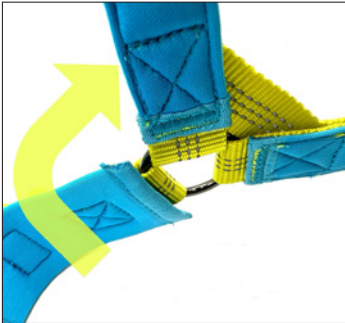

Comfort

Designed for all day comfort. Neoprene-lined padding and outward facing seams prevent chafing your dog's skin. "No-sag" seam joints keep the chest strap in place allowing full range of motion of the dog's front legs. Minimum material coverage reduces overheating in warm temperatures. Neoprene-lined leash handles provide a comfortable and secure grip.