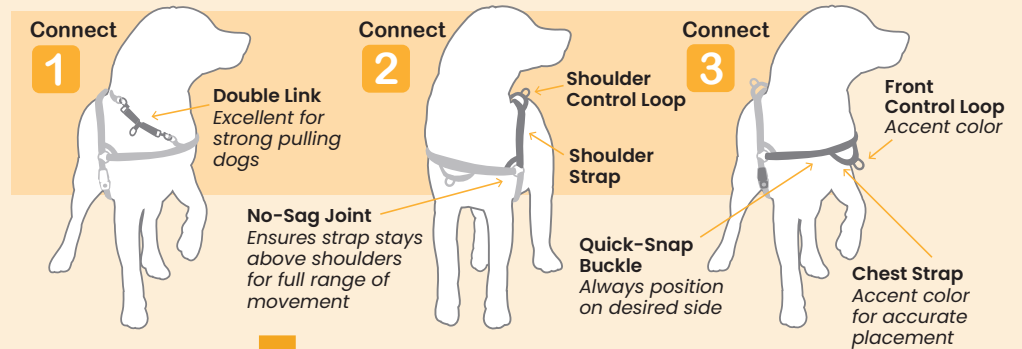

# No More Pulling. Safer Dog, Happier You!

Our unique innovations: The **Omni 3-Point Connection Harness** and **Omni Expandable Leash** together create the perfect solution to your dog walking woes.

Perfect for urban and rural dog walking, jogging and running, this revolutionary harness and leash system will absolutely change your dog walking experience.

## The Ultimate, Most Humane No-Pull Dog Walking System

### The Omni 3-Point Connection HARNESS

Our easy-to-use harness promotes gentle and effective leadership of your dog and safely discourages pulling and lunging behaviors. Multiple leash attachment points yield three control options for your dog (shoulder loop, chest loop, or both). A single quick-snap buckle ensures fast and accurate placement every time. **Available in 4 sizes.**

## Effective & Versatile

Perfect for any situation or terrain. Our harness offers multiple leash connection points giving you three control options (connect at the shoulder, chest or both with our double link attachment). Our dual attachment link promotes training your dog to remain on one side of you as you walk.