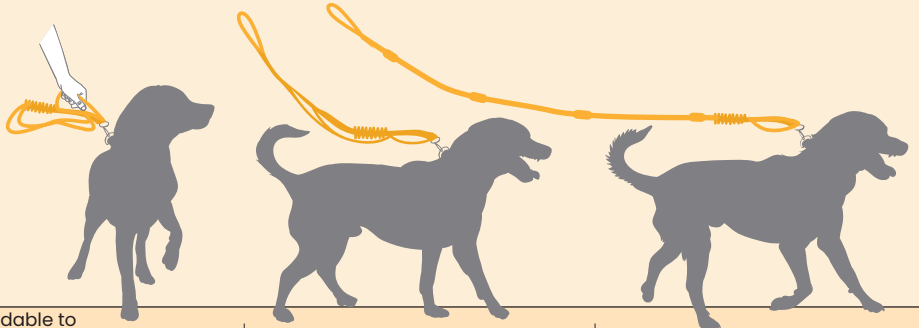

# No More Pulling. Safer Dog, Happier You!

Our unique innovations: The **Omni 3-Point Connection Harness** and **Omni Expandable Leash** together create the perfect solution to your dog walking woes.

Perfect for urban and rural dog walking, jogging and running, this revolutionary harness and leash system will absolutely change your dog walking experience.

### The Omni 3-Point Connection HARNESS

Our easy-to-use harness promotes gentle and effective leadership of your dog and safely discourages pulling and lunging behaviors. Multiple leash attachment points yield three control options for your dog (shoulder loop, chest loop, or both). A single quick-snap buckle ensures fast and accurate placement every time. **Available in 4 sizes.**

### The Omni & Omni Lite Expandable LEASHES

Our patent-pending, multi-purpose expandable leashes easily adjust to 3 different lengths in a matter of seconds by utilizing our color-coded clips. At the 7' length, the Omni Expandable Leash's unique bungee shock absorber prevents shoulder injury for the walker, and neck/shoulder injury for the dog. A light-weight soft weather resistant waste bag is attached for convenience.

## Effective & Versatile

Perfect for any situation or terrain. Our harness offers multiple leash connection points giving you three control options (connect at the shoulder, chest or both with our double link attachment). Our dual attachment link promotes training your dog to remain on one side of you as you walk.